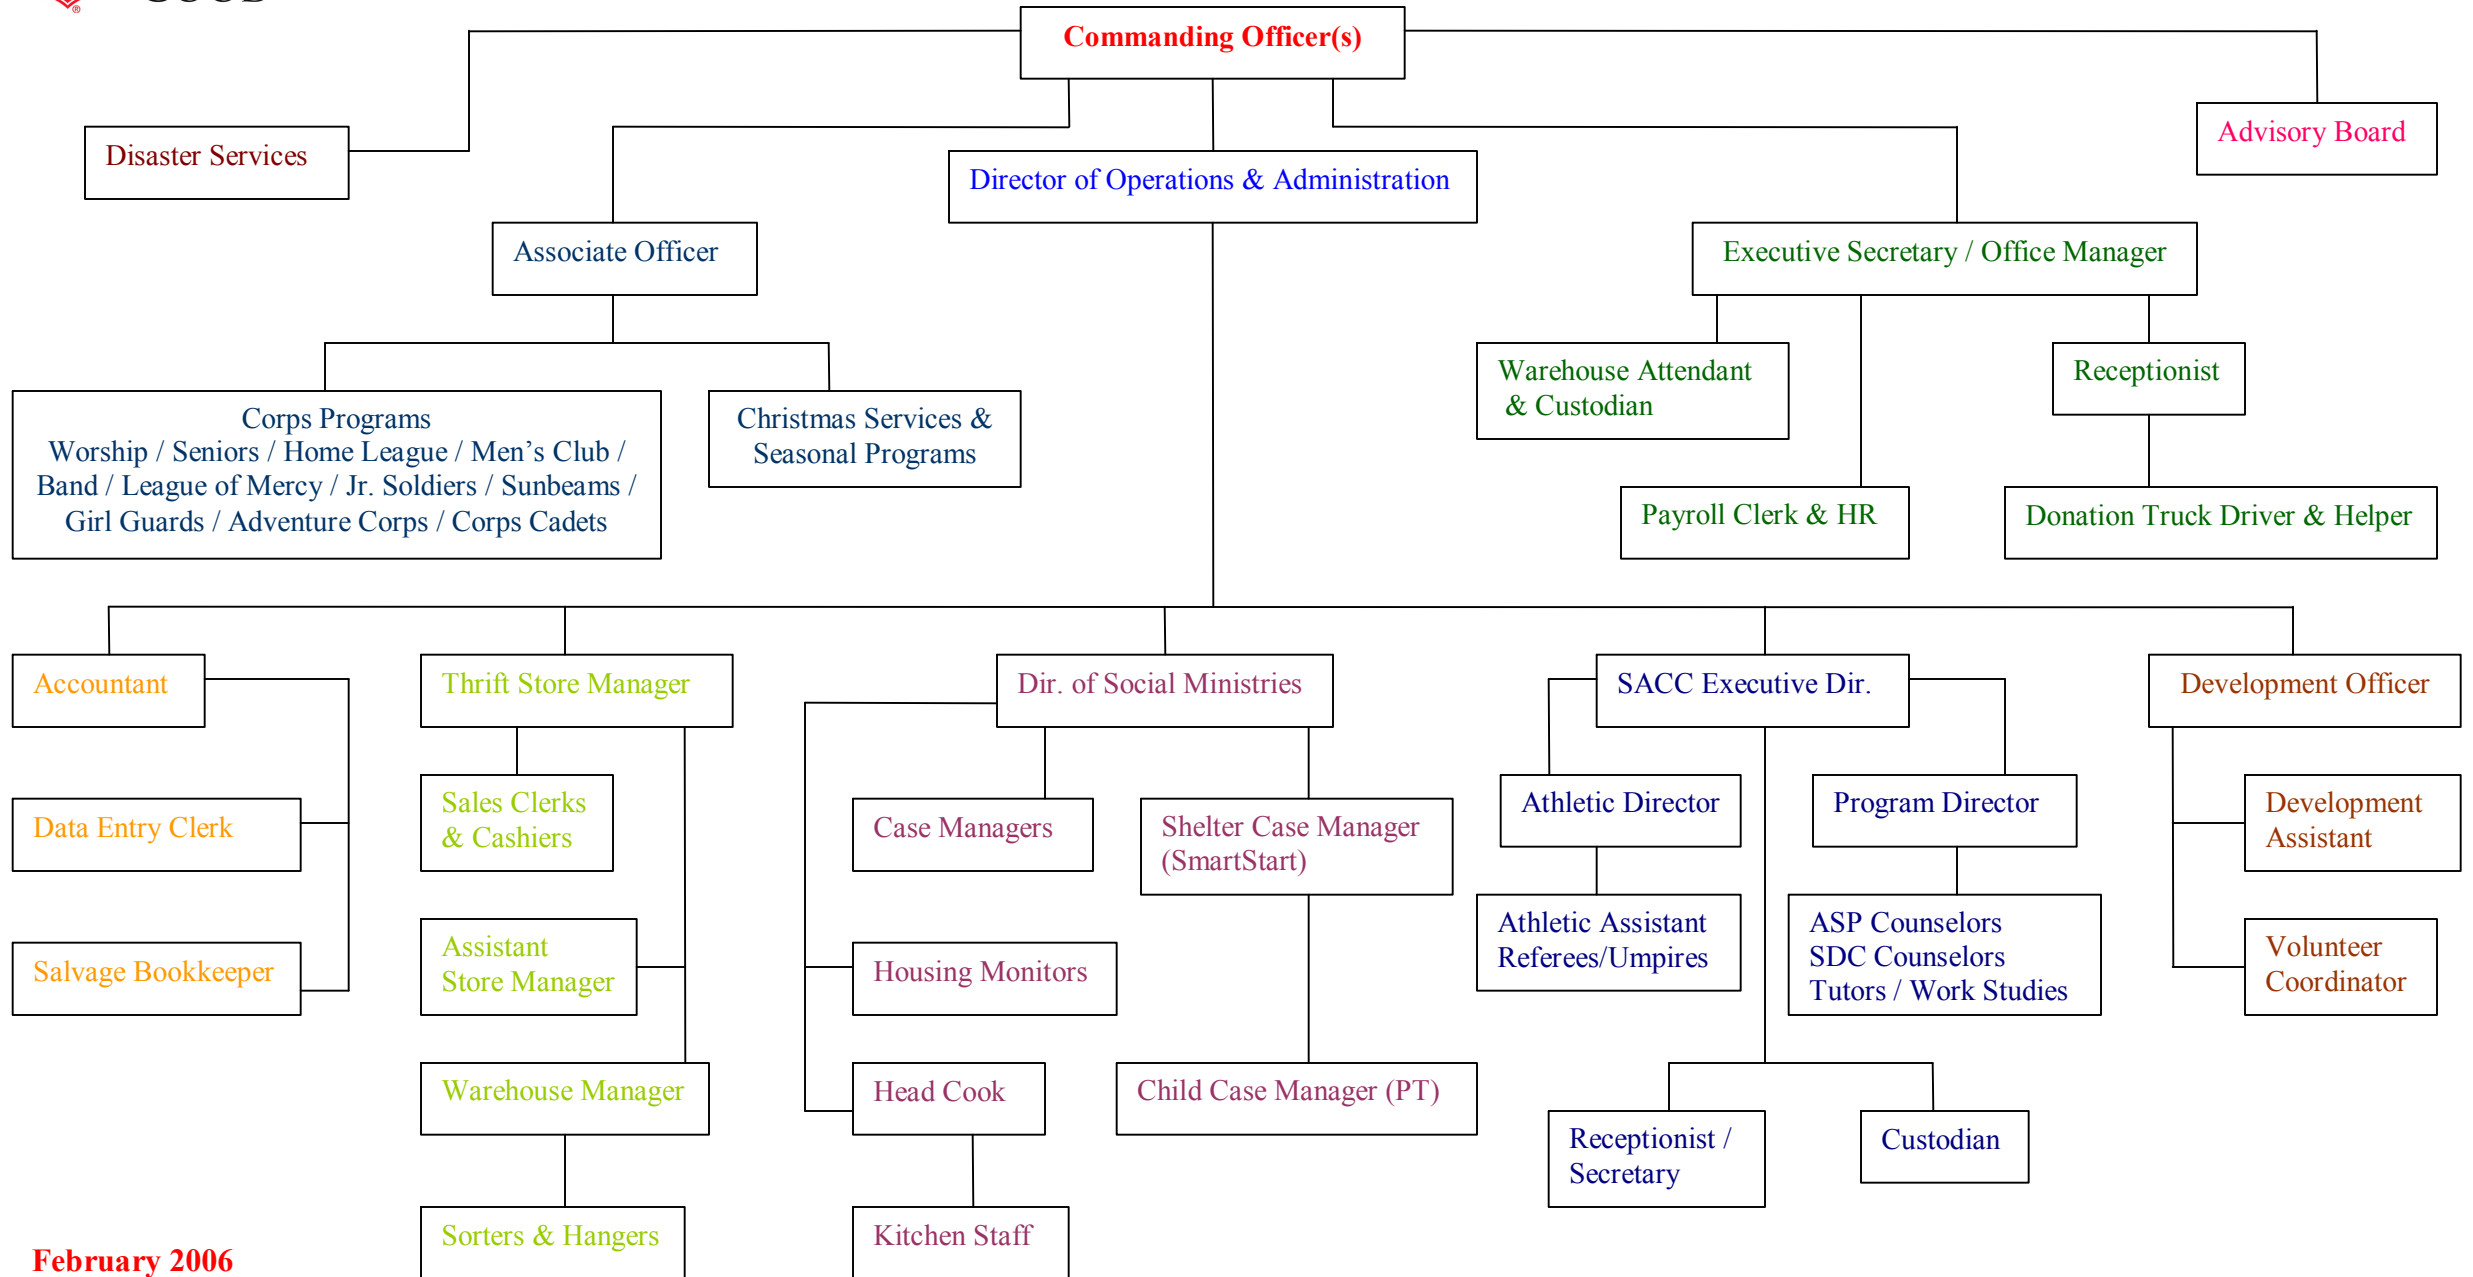

The Salvation Army, Raleigh, NC Corps Organizational Chart

February 2006